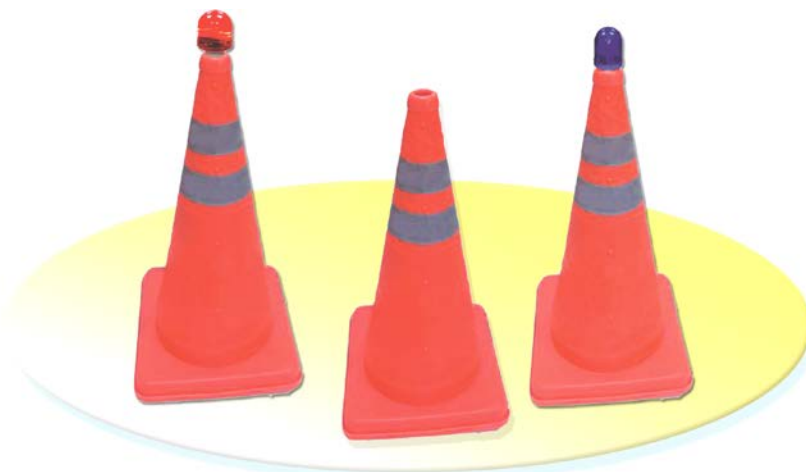

ROAD CONE SERIES

**COLLAPSIBLE CONE WITH 1
REFLECTIVE STRIPE**

LMAEK-103R1

19X19X32CM

LMAEK-103R1BL(W/BLEU LAMP)

LMAEK-103R1RL(W/RED LAMP)

**COLLAPSIBLE CONE WITH 2
REFLECTIVE STRIPES**

LMAEK-103R2

ROAD CONE SERIES

**COLLAPSIBLE CONE WITH 2
REFLECTIVE STRIPES**
LMAEK-104R2
 24X24X42CM
LMAEK-104R2BL(W/BUE LAMP)
LMAEK-104R2RL(W/RED LAMP)

**COLLAPSIBLE CONE WITH 1
REFLECTIVE STRIPE**
LMAEK-106R1
 24X24X50CM
LMAEK-106R1BL(W/BUE LAMP)
LMAEK-106R1RL(W/RED LAMP)

**COLLAPSIBLE CONE WITH 2
REFLECTIVE STRIPES**
LMAEK-106R2
 24X24X50CM
**LMAEK-106R2BL(W/BUE
LAMP)**
LMAEK-106R2RL(W/RED LAMP)

ROAD CONE SERIES

**COLLAPSIBLE CONE WITH 1
REFLECTIVE STRIPE**

LMAEK-107R1

29X29X62CM