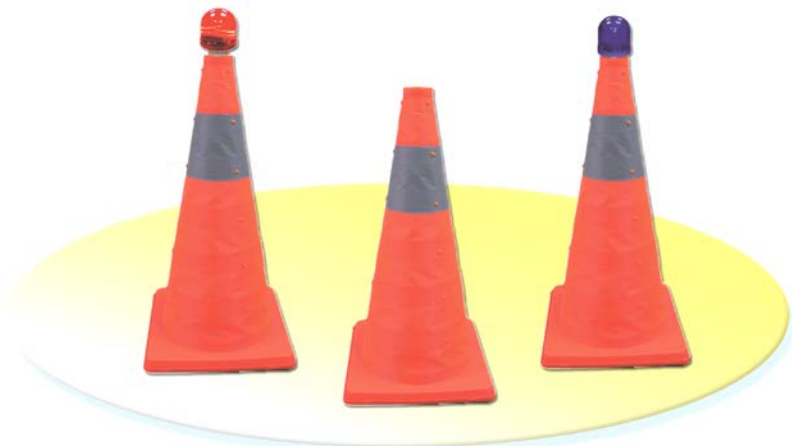

ROAD CONE SERIES

**COLLAPSIBLE CONE WITH 1
REFLECTIVE STRIPE**

LMAEK-103R1

19X19X32CM

LMAEK-103R1BL(W/BLEU LAMP)

LMAEK-103R1RL(W/RED LAMP)

**COLLAPSIBLE CONE WITH 2
REFLECTIVE STRIPES**

LMAEK-103R2

19X19X32CM

LMAEK-103R2BL(W/BLEU LAMP)

LMAEK-103R2RL(W/RED LAMP)

**COLLAPSIBLE CONE WITH 1
REFLECTIVE STRIPE**

LMAEK-104R1

24X24X42CM

LMAEK-104R1BL(W/BLEU LAMP)

LMAEK-104R1RL(W/RED LAMP)

ROAD CONE SERIES

**COLLAPSIBLE CONE WITH 2
REFLECTIVE STRIPES**
LMAEK-104R2
 24X24X42CM
LMAEK-104R2BL(W/BUE LAMP)
LMAEK-104R2RL(W/RED LAMP)

**COLLAPSIBLE CONE WITH 1
REFLECTIVE STRIPE**
LMAEK-106R1
 24X24X50CM
LMAEK-106R1BL(W/BUE LAMP)
LMAEK-106R1RL(W/RED LAMP)