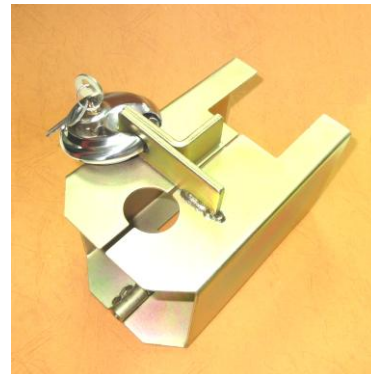

TRAILER LOCK

LMTCA-LK001