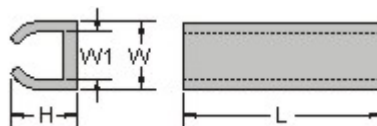

EC TYPE CABLE MARKER

UNIT: mm

• MATERIAL: PVC

ITEM NO.	SUITABLE WIRE		SUITABLE RANGE	L	Std. MARKINGS
	sq	AWG			
LMWA-CM0200	0.12~0.75	26~18	2.0~3.2	4.0	SOLID NUMBER OR LETTER ROLL FOR 0,1,2,3,...,9 A,B,C,D,...,Z +,-,/, \equiv , BLANK
LMWA-CM0201	0.75~3.5	18~12	3.0~4.2	4.0	
LMWA-CM0202	3.5~8	12~8	3.6~7.4	5.0	
LMWA-CM0203	8~22	8~4	5.2~10.0	5.5	

COLOR CODED CABLE MARKER

0	1	2	3	4	5	6	7	8	9
BK	BN	RD	OE	YW	GN	BE	VT	GY	WE

UNIT: mm

• MATERIAL: PVC

ITEM NO.	SUITABLE WIRE		WIRE DIA. ID	L
	sq	AWG		
LMWA-CM02001	0.12~0.75	26~18	2.0~3.2	4.0
LMWA-CM02011	0.75~3.5	18~12	3.0~4.2	4.0
LMWA-CM02021	3.5~8	12~8	3.6~7.4	5.0
LMWA-CM02031	8~22	8~4	5.2~10.0	5.5
LMWA-CM02041	2.0~8	14~8	3.5~7.0	5.0

U TYPE CABLE MARKER

UNIT: mm

• MATERIAL: PP

ITEM NO.	COLOR	SUITABLE WIRE		L	H	W	W1
		sq	AWG				
LMWA-CM0205	PINK	1.25~2.0	16~14	12.6	4.3	4.4	3.0
	BLUE						
	YELLOW						
	GREEN						
	PURPLE						

MB TYPE CABLE MARKER

- MATERIAL: NYLON 6
- COLOR: WHITE, YELLOW

UNIT: mm

ITEM NO.	SUITABLE WIRE			SUITABLE RANGE ID	L	Std. MARKINGS
	sq	AWG	FIBER LINE			
LMWA-CM0210	0.75	18	2.0	2.2	4.0	SOLID NUMBER OR LETTER ROLL FOR 0,1,2,3,...9 A,B,C,D,...Z +,-,/, \equiv , BLANK
LMWA-CM0211	1.25	16	3.0	3.0~3.4	4.0	
LMWA-CM0212	3.5	12		4.0~5.0	4.0	
LMWA-CM0213	8	8		5.2~6.0	5.0	