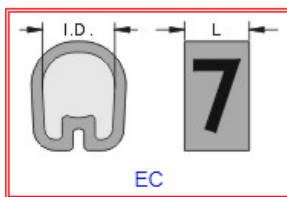

EC TYPE CABLE MARKER

UNIT: mm

• MATERIAL: PVC

ITEM NO.	SUITABLE WIRE		SUITABLE RANGE	L	Std. MARKINGS
	sq	AWG			
LMWA-CM0200	0.12~0.75	26~18	2.0~3.2	4.0	SOLID NUMBER OR LETTER ROLL FOR 0,1,2,3,...,9 A,B,C,D,...,Z +,-,/, \equiv , BLANK
LMWA-CM0201	0.75~3.5	18~12	3.0~4.2	4.0	
LMWA-CM0202	3.5~8	12~8	3.6~7.4	5.0	
LMWA-CM0203	8~22	8~4	5.2~10.0	5.5	

COLOR CODED CABLE MARKER

0	1	2	3	4	5	6	7	8	9
BK	BN	RD	OE	YW	GN	BE	VT	GY	WE

UNIT: mm

• MATERIAL: PVC

ITEM NO.	SUITABLE WIRE		WIRE DIA. ID	L
	sq	AWG		
LMWA-CM02001	0.12~0.75	26~18	2.0~3.2	4.0
LMWA-CM02011	0.75~3.5	18~12	3.0~4.2	4.0
LMWA-CM02021	3.5~8	12~8	3.6~7.4	5.0
LMWA-CM02031	8~22	8~4	5.2~10.0	5.5
LMWA-CM02041	2.0~8	14~8	3.5~7.0	5.0

- MATERIAL: NYLON 6
- COLOR: WHITE, YELLOW

UNIT: mm

ITEM NO.	SUITABLE WIRE			SUITABLE RANGE ID	L	Std. MARKINGS
	sq	AWG	FIBER LINE			
LMWA-CM0210	0.75	18	2.0	2.2	4.0	SOLID NUMBER OR LETTER ROLL FOR 0,1,2,3,...9 A,B,C,D,...Z +,-,/, \equiv , BLANK
LMWA-CM0211	1.25	16	3.0	3.0~3.4	4.0	
LMWA-CM0212	3.5	12		4.0~5.0	4.0	
LMWA-CM0213	8	8		5.2~6.0	5.0	