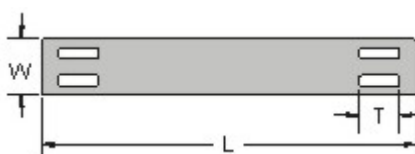

MARKER STRIP

- MATERIAL: NYLON 66, 94V-2
- COLOR: BLACK

UNIT: mm

ITEM NO.	L	W	T	AVAILABLE LOADED QUANTITY OF FM-1 MARKER
LMWA-CWS2615	26.0	15.0	1.2	9PCS
LMWA-CWS4221	42.2	21.0	1.2	16PCS
LMWA-CWS6025	60.8	25.0	1.2	23PCS
LMWA-CWS6251	62.2	51.0	1.3	21PCS
LMWA-CWS3819	38.5	19.0	0.4	30PCS