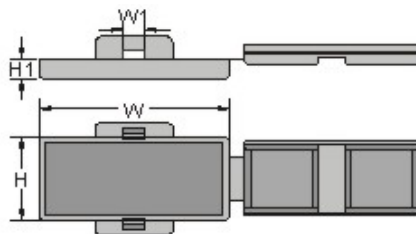

MARKER BOX

- MATERIAL: PE NATURE

UNIT: mm

ITEM NO.	W	L	H	W1	MARKING PAD
LMWA-CMB1	32.6	11.5	3.0	5.0	30 X 9.5
LMWA-CMB2	43.5	19.1	4.6	5.1	40 X 17