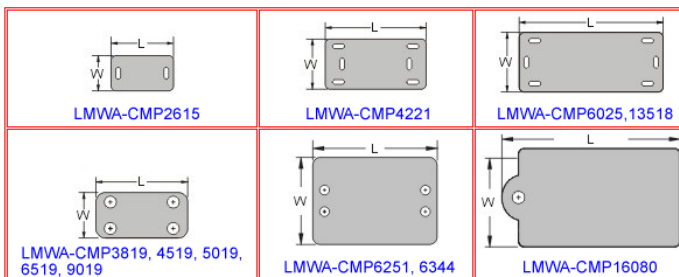

FLAT CABLE MARKER

• MATERIAL: SOFT PVC (WHITE)

UNIT: mm

ITEM NO.	I.D.		L	Std. MARKINGS	
	SUITABLE WIRE				WIRE DIA.
	sq	AWG			
LMWA-CM0240	0.75	18	3.0	0,1,2,3, ... 100 A,B,C,D, ... Z +,-,/, \equiv , BLANK	
LMWA-CM0241	1.25	16	3.2		
LMWA-CM0242	2.0	14	3.6		
LMWA-CM0243	3.5	12	4.2		
LMWA-CM0244	5.5	10	5.1		
LMWA-CM0245	8	8	6.2		
LMWA-CM0246	14	6	7.6	0,1,2,3,...9 A,B,C,D,...Z +,-,/, \equiv , BLANK	
LMWA-CM0247	22	4	9.1		

FLAT MARKER TUBE

• MATERIAL: SOFT PVC

UNIT: mm

ITEM NO.	D	d1	TUBE d2	t
LMWA-CMT-3	3.65	1.75	2.0	0.35
LMWA-CMT-4	5.10	1.90	3.0	0.40
LMWA-CMT-6	6.70	2.80	4.2	0.50
LMWA-CMT-8	7.60	3.30	5.0	0.58
LMWA-CMT-11	10.45	3.85	6.6	0.73
LMWA-CMT-13	12.30	4.80	8.0	0.75
LMWA-CMT-18	17.10	5.60	11.0	0.80

MARKER PLATE

- MATERIAL: NYLON 66
- COLOR: WHITE
- FOR TIE WIDTH: LESS THAN 4.8mm

UNIT: mm

ITEM NO.	L	W	T
LMWA-CMP2615	26.0	15.0	1.2
LMWA-CMP4221	42.2	21.0	1.2
LMWA-CMP6025	60.8	25.0	1.2
LMWA-CMP6251	62.2	51.0	1.3
LMWA-CMP3819	38.5	19.0	0.4
LMWA-CMP4519	45.3	19.0	0.4
LMWA-CMP5019	50.5	19.0	0.4
LMWA-CMP6519	65.0	19.0	0.4
LMWA-CMP6344	63.8	44.0	0.4
LMWA-CMP9019	90.0	19.0	0.4
LMWA-CMP13518	135.0	18.0	1.0
LMWA-CMP16080	160.0	80.0	0.6