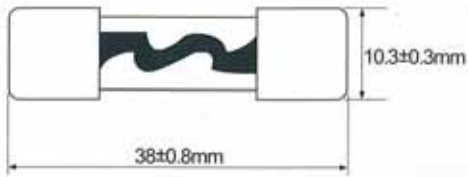

【 Glass Fuses 】

Model	No. - Amp	Dimensions	Model	No. - Amp	Dimensions	
 AMERICAN CARS	SFE-4	1/4" x 5/8"		AGW-1	1/4" x 7/8"	
	SFE-6	1/4" x 3/4"		AGW-2-1/2		
	SFE-7-1/2	1/4" x 7/8"		AGW-3		
	SFE-9	1/4" x 7/8"		AGW-4		
	SFE-14	1/4" x 1-1/6"		AGW-5		
	SFE-20	1/4" x 1-1/4"		AGW-6		
	SFE-30	1/4" x 1-7/16"		AGW-7-1/2		
	AGA-1	1/4" x 5/8"		AGW-15		
	AGA-1-1/2			AGW-20		
	AGA-2			AGW-30		
	AGA-2-1/2			AGX-2	1/4" x 1"	
	AGA-3			AGX-3		
	AGA-5			AGX-20		
	AGA-6			AGX-25		
	AGA-7-1/2		AGX-30	AGY	AGY-50	1/4" x 1-7/16"
	AGA-10				JASO-5	1/4" x 1-3/16"
	AGA-15			JASO-8		
AGA-20	JASO-10					
AGA-30	JASO-15					
	AGC-1	1/4" x 1-1/4"		JASO-20		
	AGC-1-1/2			JASO-25		
	AGC-2			JASO-30		
	AGC-2-1/2		JASO-35			
	AGC-3		JASO-40			
	AGC-4		JASO-50			
	AGC-5					
	AGC-6					
	AGC-7-1/2					
	AGC-10					
	AGC-15					
	AGC-20					
	AGC-25					
	AGC-30					
AGC-35						
		JAPANESE CARS				

Characteristics	
Rating	Blowing Time
100%	4 hours Min.
200%	10 sec. Max.
350%	0.5 sec. Max.

Item No.			Specifications	
AGU-N	AGU-G	AGU-M	Amperage	Voltage
LMF-AGU-N20	LMF-AGU-G20	LMF-AGU-M20	20A	32V DC
LMF-AGU-N30	LMF-AGU-G30	LMF-AGU-M30	30A	32V DC
LMF-AGU-N40	LMF-AGU-G40	LMF-AGU-M40	40A	32V DC
LMF-AGU-N50	LMF-AGU-G50	LMF-AGU-M50	50A	32V DC
LMF-AGU-N60	LMF-AGU-G60	LMF-AGU-M60	60A	32V DC
LMF-AGU-N70	LMF-AGU-G70	LMF-AGU-M70	70A	32V DC
LMF-AGU-N80	LMF-AGU-G80	LMF-AGU-M80	80A	32V DC

【Glass Tube Fuses with indicating bulb】

Characteristics	
Rating	Blowing Time
100%	4 hours Min.
200%	10 sec. Max.
350%	0.5 sec. Max.

Item No.		Specifications	
AGU-IB-N	AGU-IB-G	Amperage	Voltage
LMF-AGU-IB-N20	LMF-AGU-IB-G20	20A	32V DC
LMF-AGU-IB-N30	LMF-AGU-IB-G30	30A	32V DC
LMF-AGU-IB-N40	LMF-AGU-IB-G40	40A	32V DC
LMF-AGU-IB-N50	LMF-AGU-IB-G50	50A	32V DC
LMF-AGU-IB-N60	LMF-AGU-IB-G60	60A	32V DC
LMF-AGU-IB-N70	LMF-AGU-IB-G70	70A	32V DC
LMF-AGU-IB-N80	LMF-AGU-IB-G80	80A	32V DC